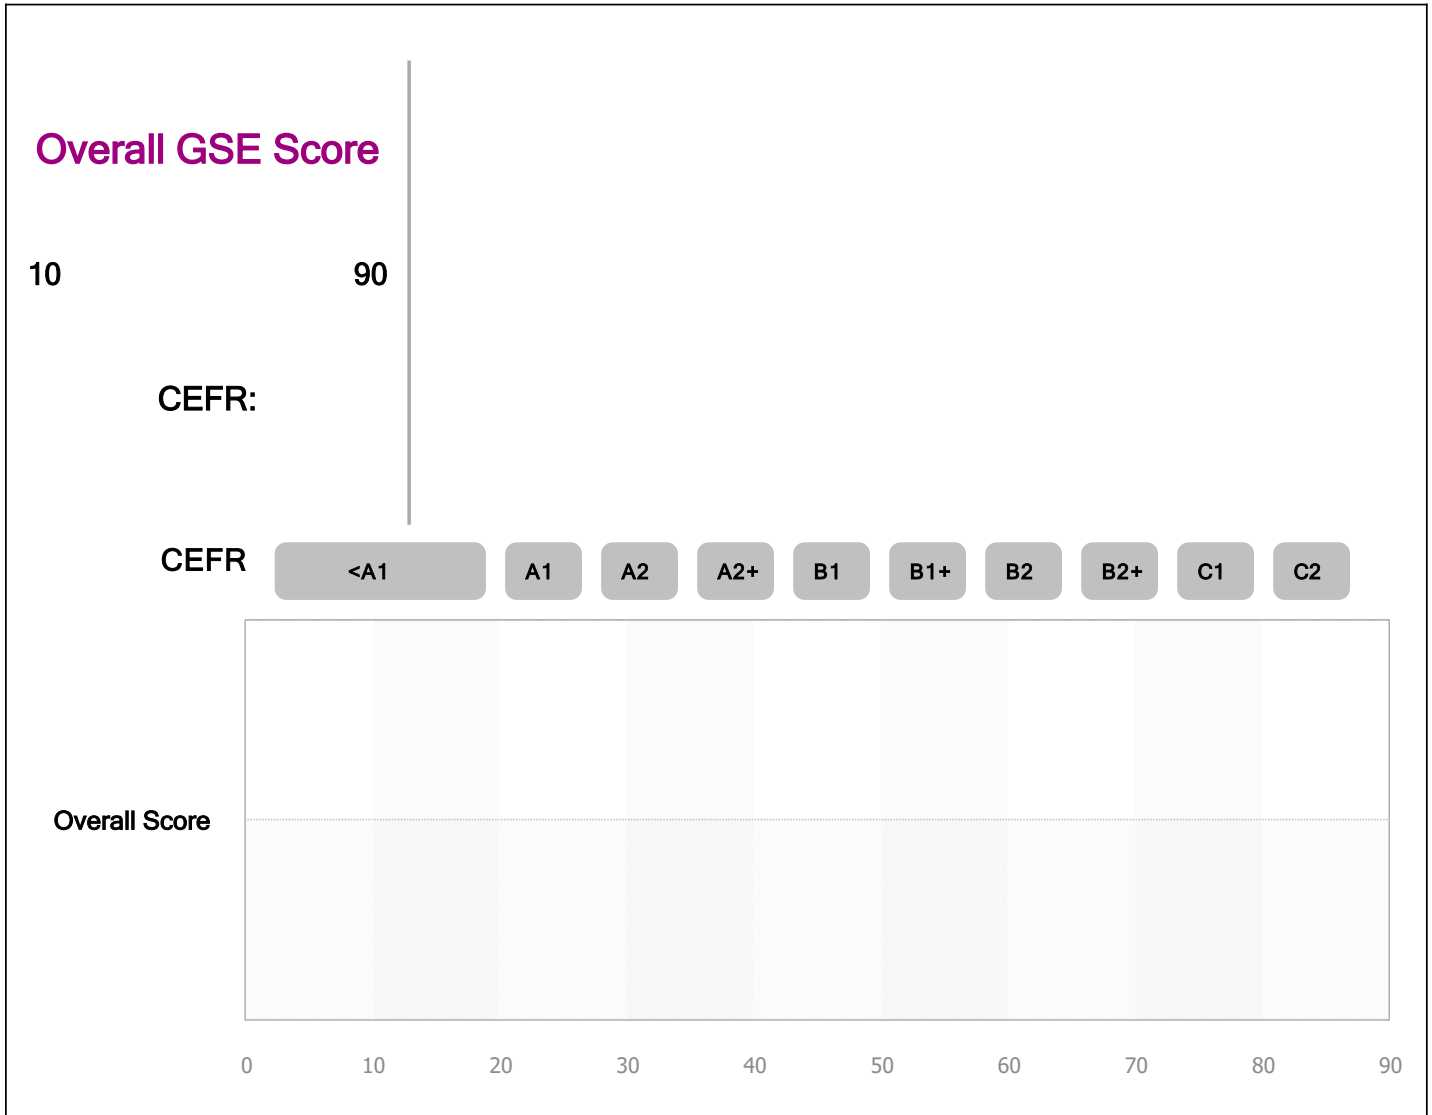

Test Completion Date :

## Understanding the Skills

### Overall Score

The Overall score reflects the ability to consistently understand spoken English and speak it with good grammar, vocabulary, and delivery. Scores are based on a combination of Speaking and Listening scores.

### GSE

The Global Scale of English (GSE) is the global standard for measuring English language proficiency in detail on a simple 10 to 90 scale. Learn more about the GSE at [pearson.com/languages](https://www.pearson.com/languages).